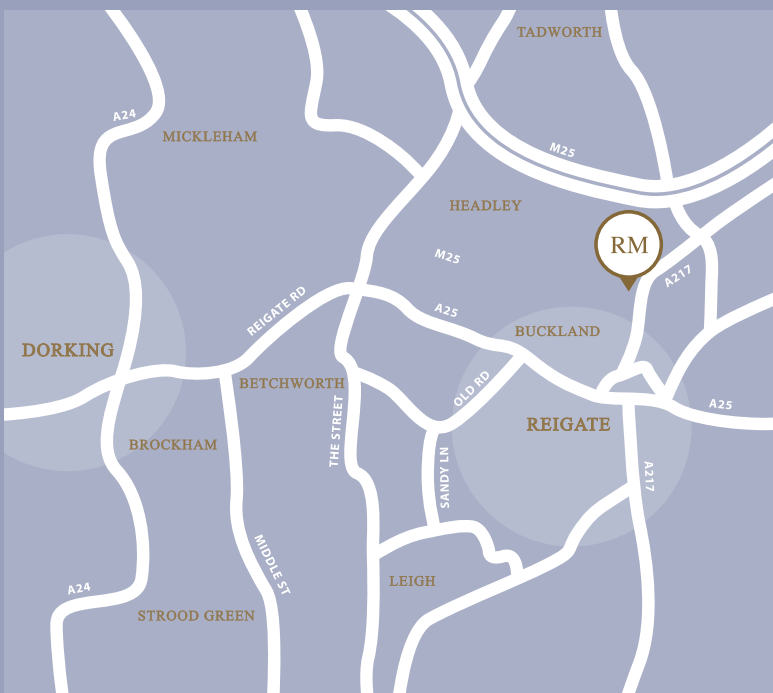

Reigate Manor
Reigate Hill
Reigate
Surrey RH2 9PF

01737 240 125
functions@reigatemanor.co.uk
www.reigatemanor.co.uk